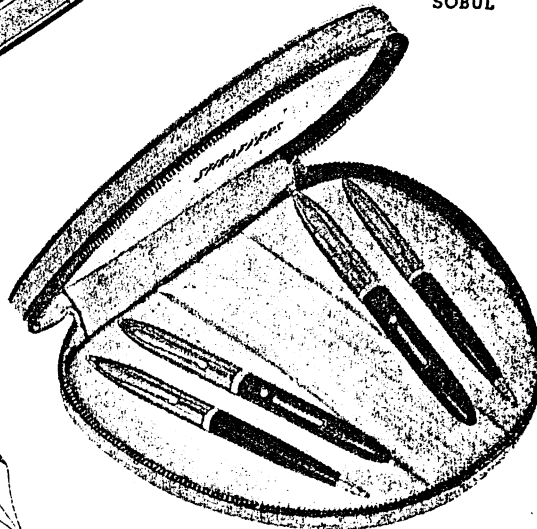

**CREST ENSEMBLE FOR
BRIDE AND GROOM $39.50**

Wholly unique in the field of "too-much-alike" wedding gifts is the matched double set. Each pen suited in size to the user's hand, and "pledged for a Lifetime," as are the happy pair themselves!

Contains CREST and LADY CREST sets. Code: NAYDA. Also available with LADY SHEAFFER and PREMIER LIFETIME sets. Code: NAYEL. $30.00.